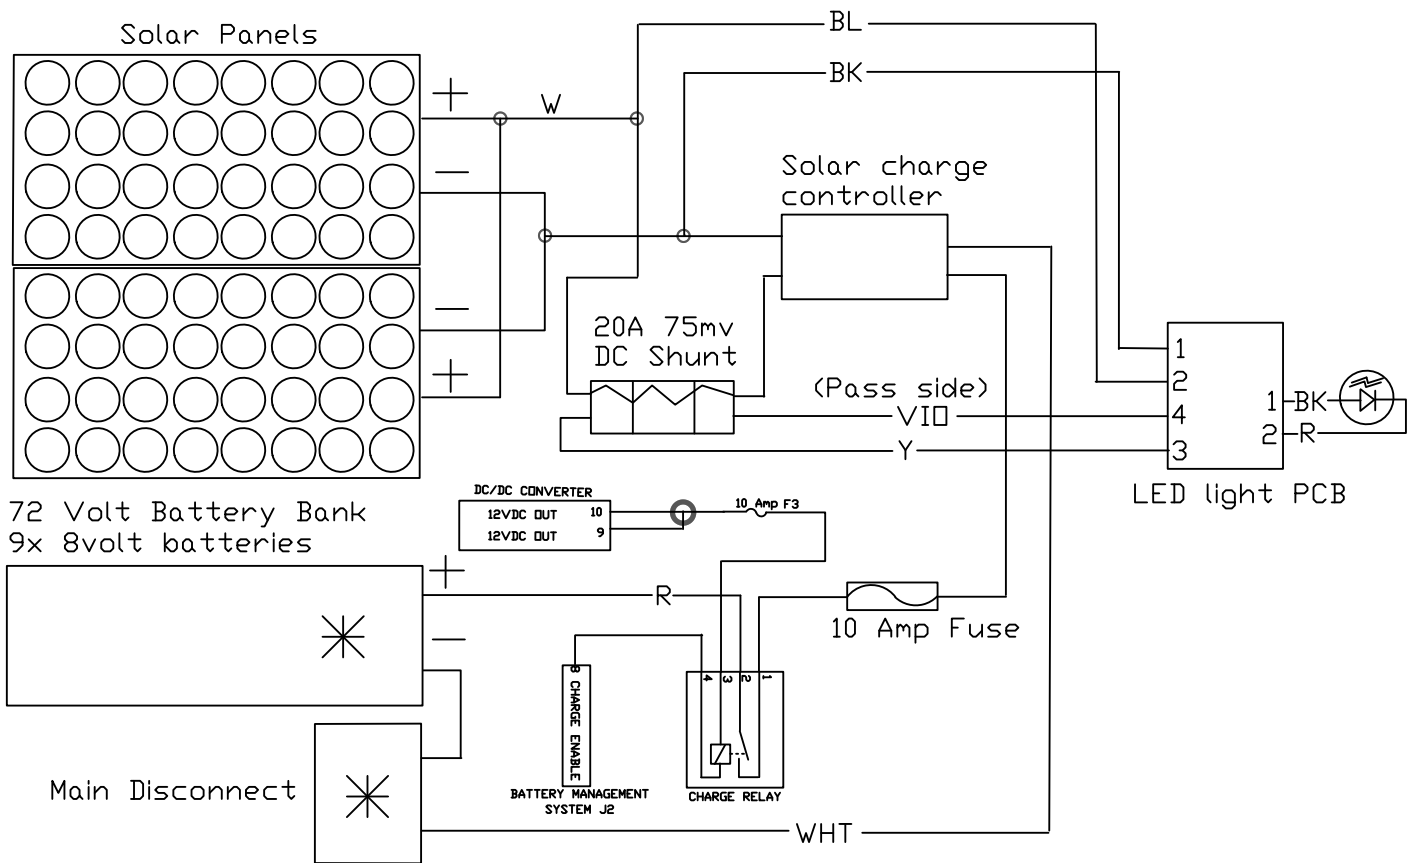

LOW VOLTAGE WIRING DIAGRAM

==SEE HIGH VOLTAGE WIRING DIAGRAM
 ==SEE LITHIUM ION WIRING DIAGRAM
 ==SEE AIR CONDITIONER WIRING DIAGRAM

DC DRIVE LITHIUM BATTERIES 100 AMP HOUR

AIR CONDITIONER WIRING DIAGRAM

SOLAR PANEL FLOODED BATTERIES WIRING DIAGRAM

*SEE HIGH VOLTAGE WIRING DIAGRAM

SOLAR PANEL LITHIUM BATTERIES WIRING DIAGRAM

*SEE HIGH VOLTAGE WIRING DIAGRAM