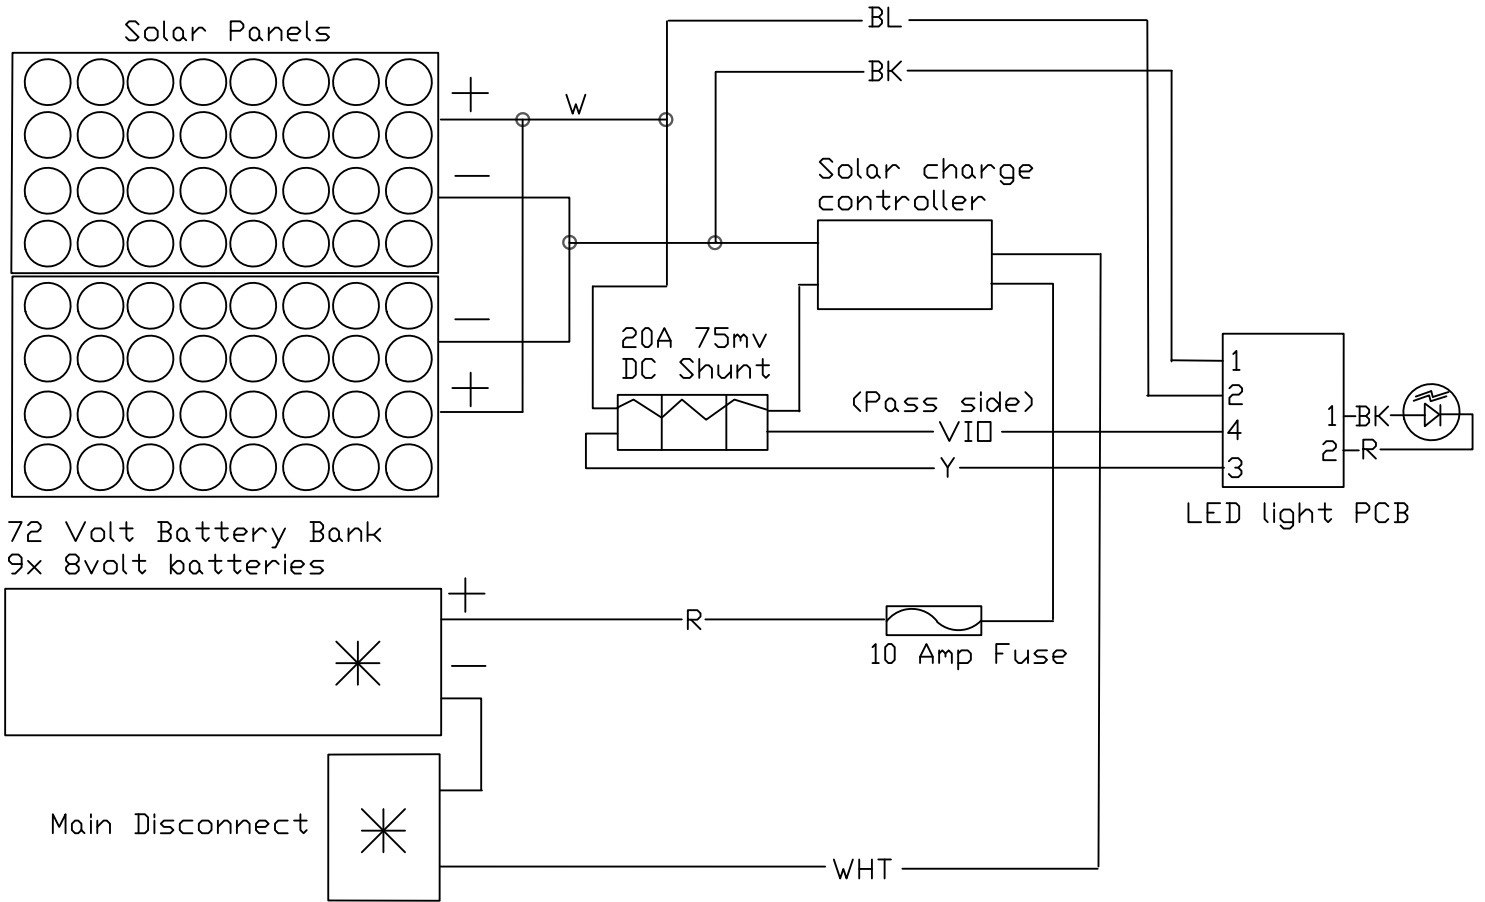

SOLAR PANEL FLOODED BATTERIES WIRING DIAGRAM

*SEE HIGH VOLTAGE WIRING DIAGRAM