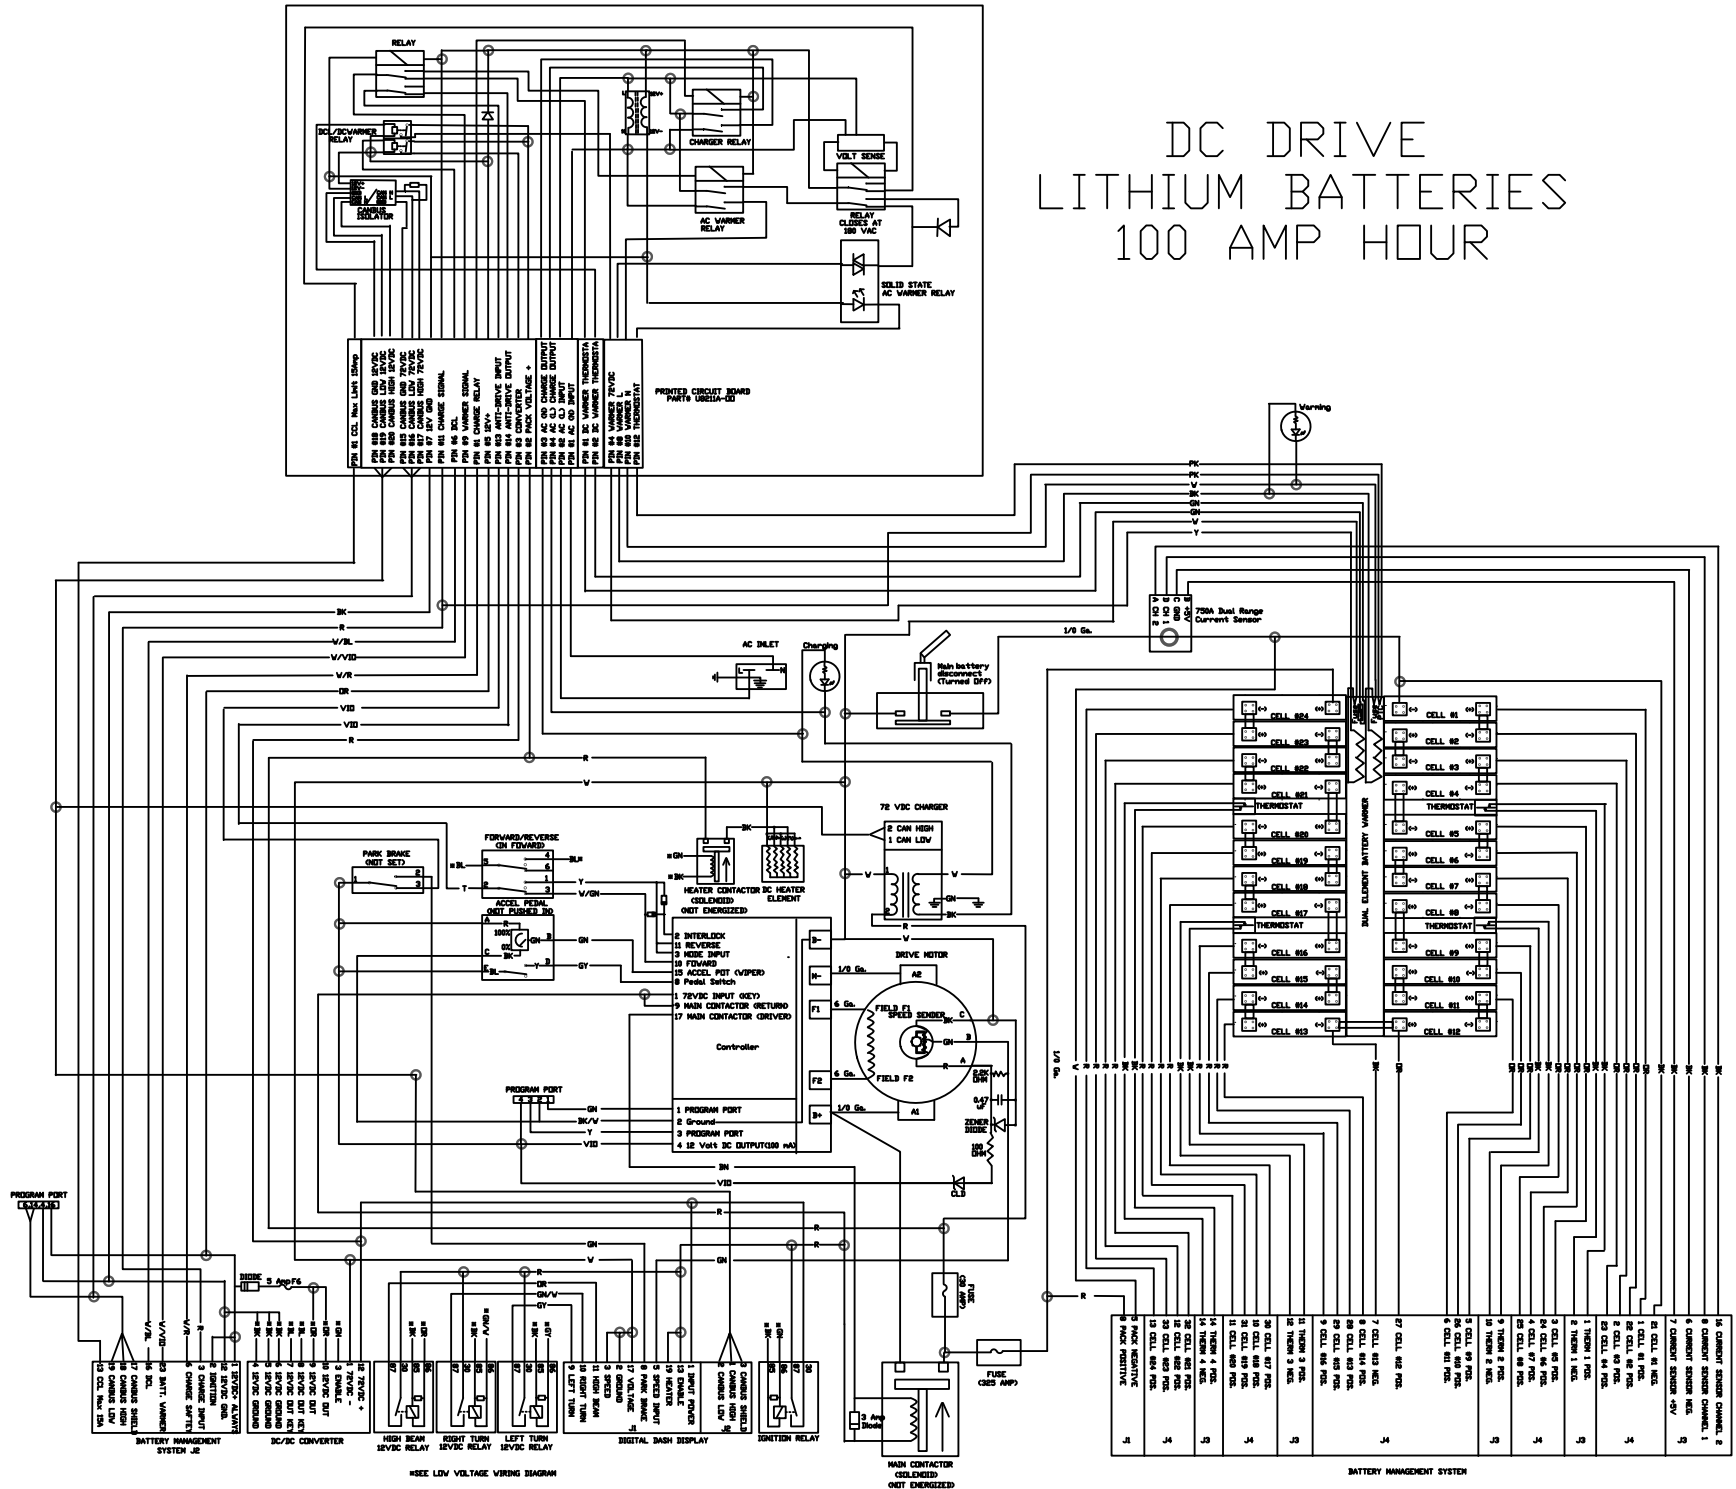

LOW VOLTAGE WIRING DIAGRAM

==SEE HIGH VOLTAGE WIRING DIAGRAM
 ==SEE LITHIUM ION WIRING DIAGRAM
 ==SEE AIR CONDITIONER WIRING DIAGRAM

DC DRIVE LITHIUM BATTERIES 100 AMP HOUR

AIR CONDITIONER WIRING DIAGRAM

SOLAR PANEL FLOODED BATTERIES WIRING DIAGRAM

*SEE HIGH VOLTAGE WIRING DIAGRAM

SOLAR PANEL LITHIUM BATTERIES WIRING DIAGRAM

*SEE HIGH VOLTAGE WIRING DIAGRAM