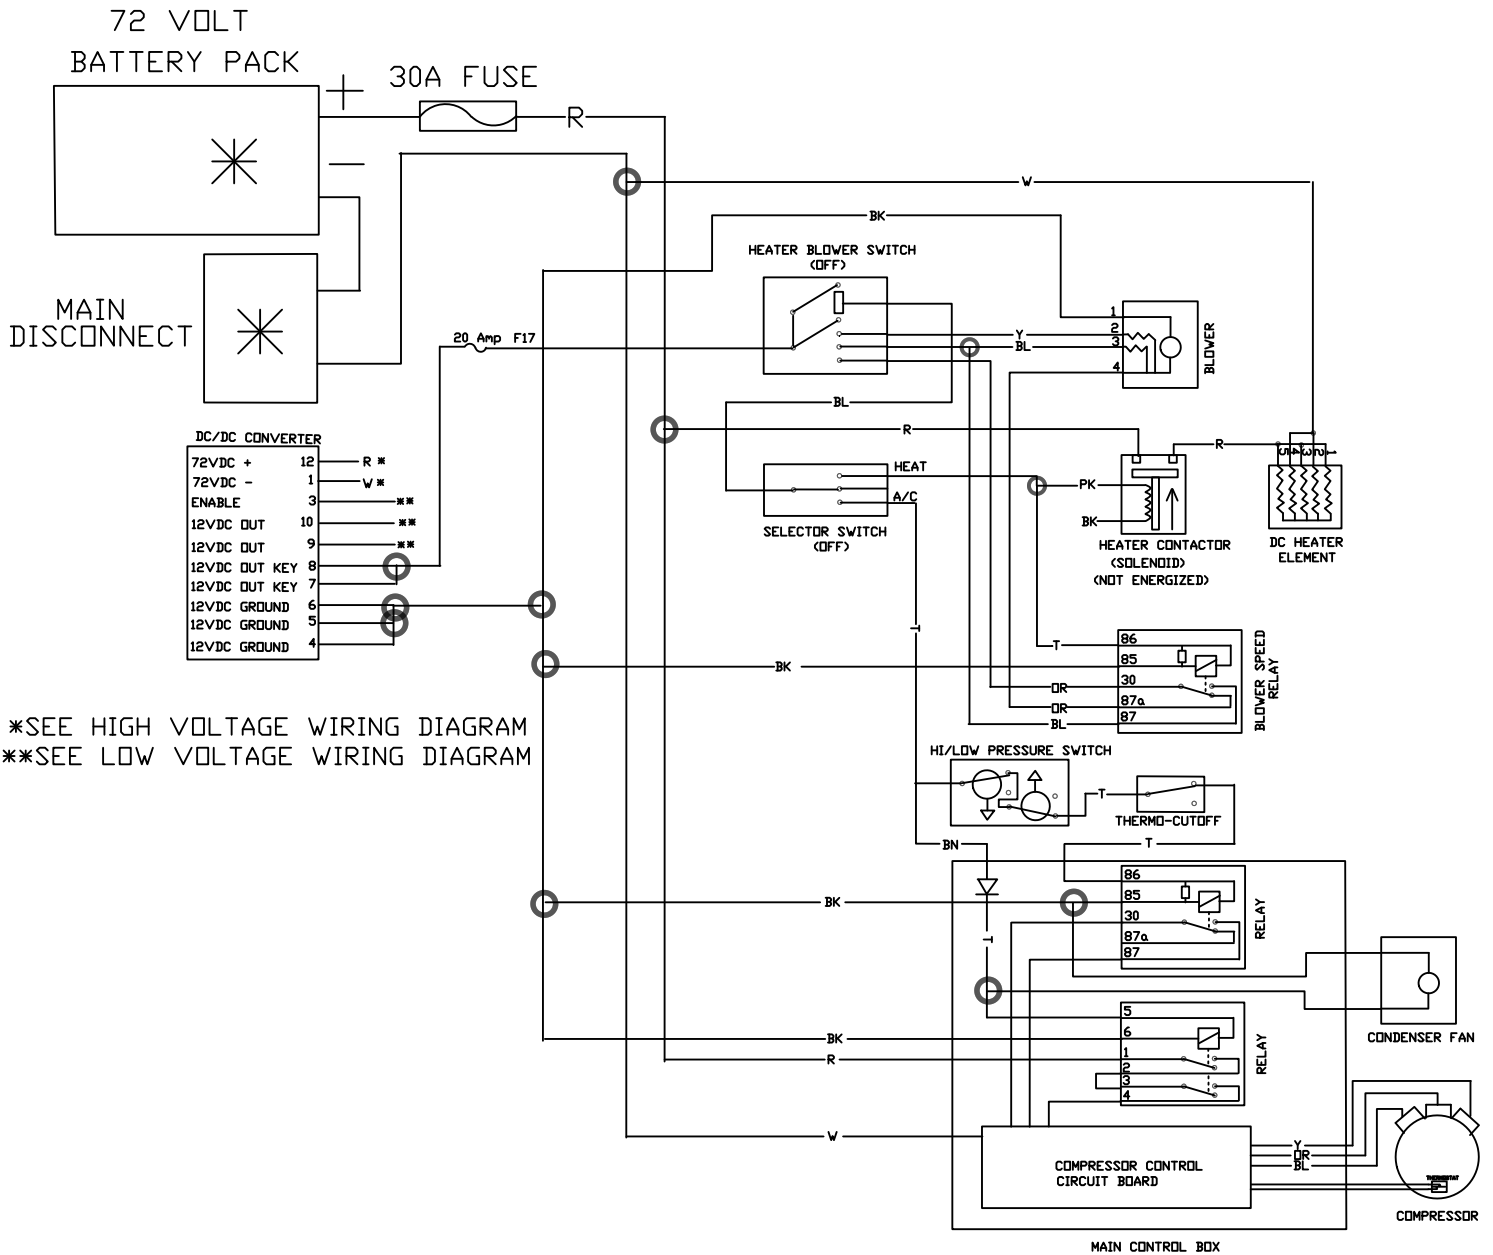

LOW VOLTAGE WIRING DIAGRAM

==SEE HIGH VOLTAGE WIRING DIAGRAM
 ==SEE LITHIUM ION WIRING DIAGRAM
 ==SEE AIR CONDITIONER WIRING DIAGRAM

DC DRIVE LITHIUM BATTERIES 100 AMP HOUR

AIR CONDITIONER WIRING DIAGRAM

SOLAR PANEL FLOODED BATTERIES WIRING DIAGRAM

*SEE HIGH VOLTAGE WIRING DIAGRAM

SOLAR PANEL LITHIUM BATTERIES WIRING DIAGRAM

*SEE HIGH VOLTAGE WIRING DIAGRAM