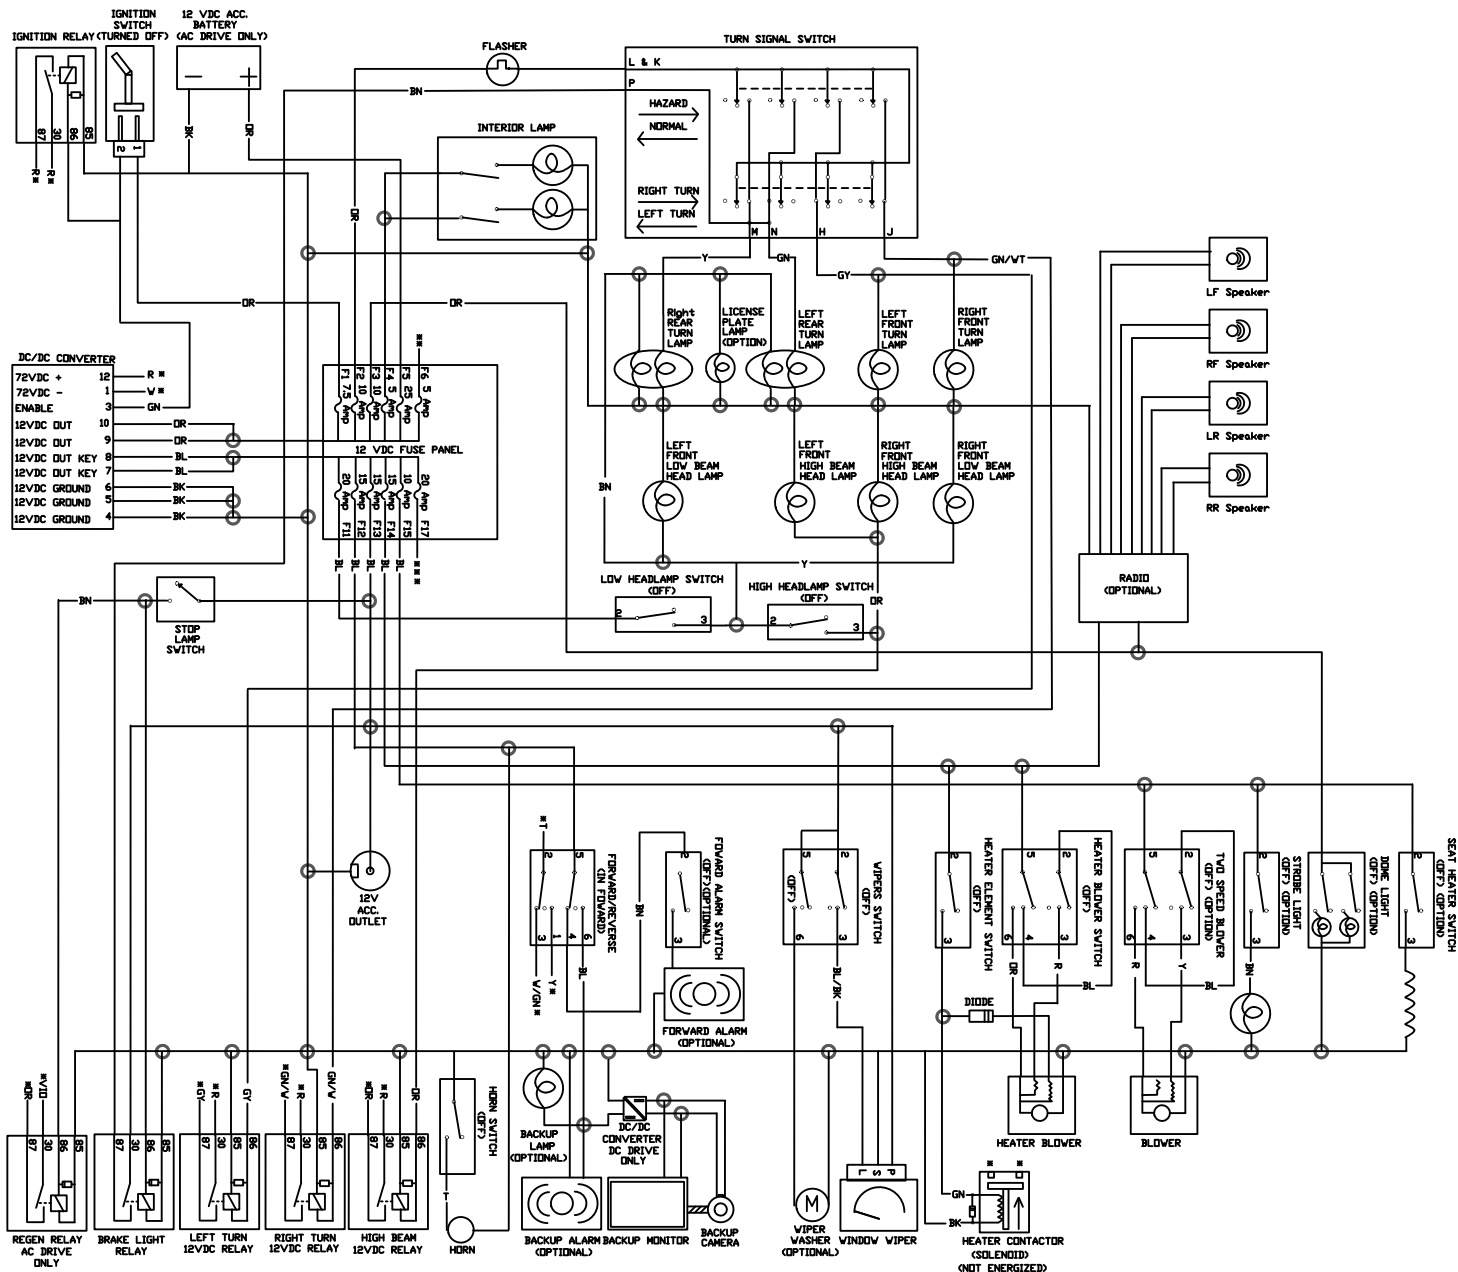

LOW VOLTAGE WIRING DIAGRAM